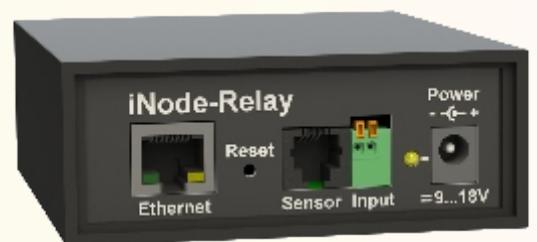

iNode-Sense, iNode-Relay

WEB/SNMP-

- iNode-Sense, iNode-Relay (Ethernet (xDSL (Metro Ethernet), " / "),
- Ethernet (Internet)
- Ethernet (Internet)
- TCP/IP, (" ") Ethernet,
- 1700 (RTC),
- WEB- XML
- SNMP SNMP v1
- NTP
- E-mail
- TFTP
- DIN-

iNode-Sense:

- 🔔 8-
- 🔔 (- 1000)
- 🔔 8-
- 🔔 RS-232, RS-232/TCP (COM to TCP Bridge)

iNode-Relay:

- 🔔 8-
- 🔔 8-

iNode-Sense, iNode-Relay

WEB/SNMP-

		8...18
	()	85...265
		3
		Ethernet 10/100/1000 Mbit
		HTTP, TCP, UDP, ICMP, DNS, SNTP, DHCP, SMTP, SNMP, TFTP
	(iNode-Sense)	
		RS-232
	/c	1,2...115,2
		RJ-45
- iNode-Sense		8
- iNode-Relay		1
- iNode-Sense		10,5±1
- iNode-Relay		5±0,25
- iNode-Sense		2,8
- iNode-Relay		0,45
- iNode-Sense		4,0
- iNode-Relay		1,8
- iNode-Sense		1,0
- iNode-Sense		1
- iNode-Relay		8
		1 A @ 24 VDC 0,3 @ 60 VDC
		0,5 A @ 125 VAC
		+ 0 + 40
	14254	IP20
	()	35 90 115
/		0,3 / 0,7